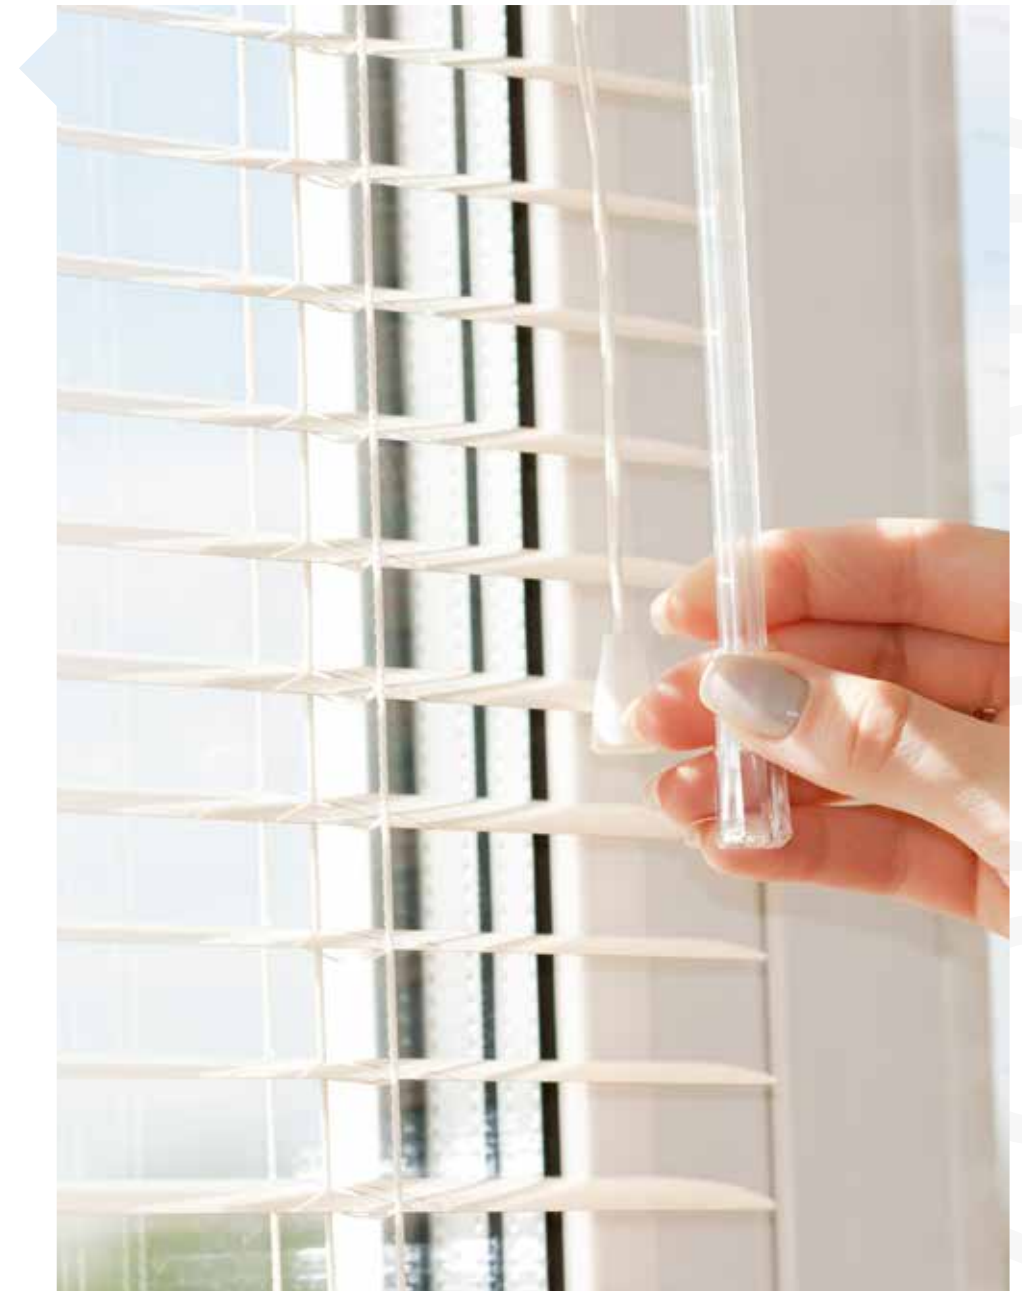

Aluminium Venetian

Our outstanding Aluminium Venetian Blind range provides excellent light control, ventilation as well as privacy, and have proven to be a stylish addition to many modern homes.

Aluminium Venetian Blinds are available in a variety of colours with blade sizes of 25mm and 50mm depending on your preferred choice, window style and budget. Lightweight and easy to clean and operate, Accent's Aluminium Venetian Blinds will add a sleek, clean look to your home with style and elegance. All while offering great value for money.

*Our Blinds are Cord Safe Compliant