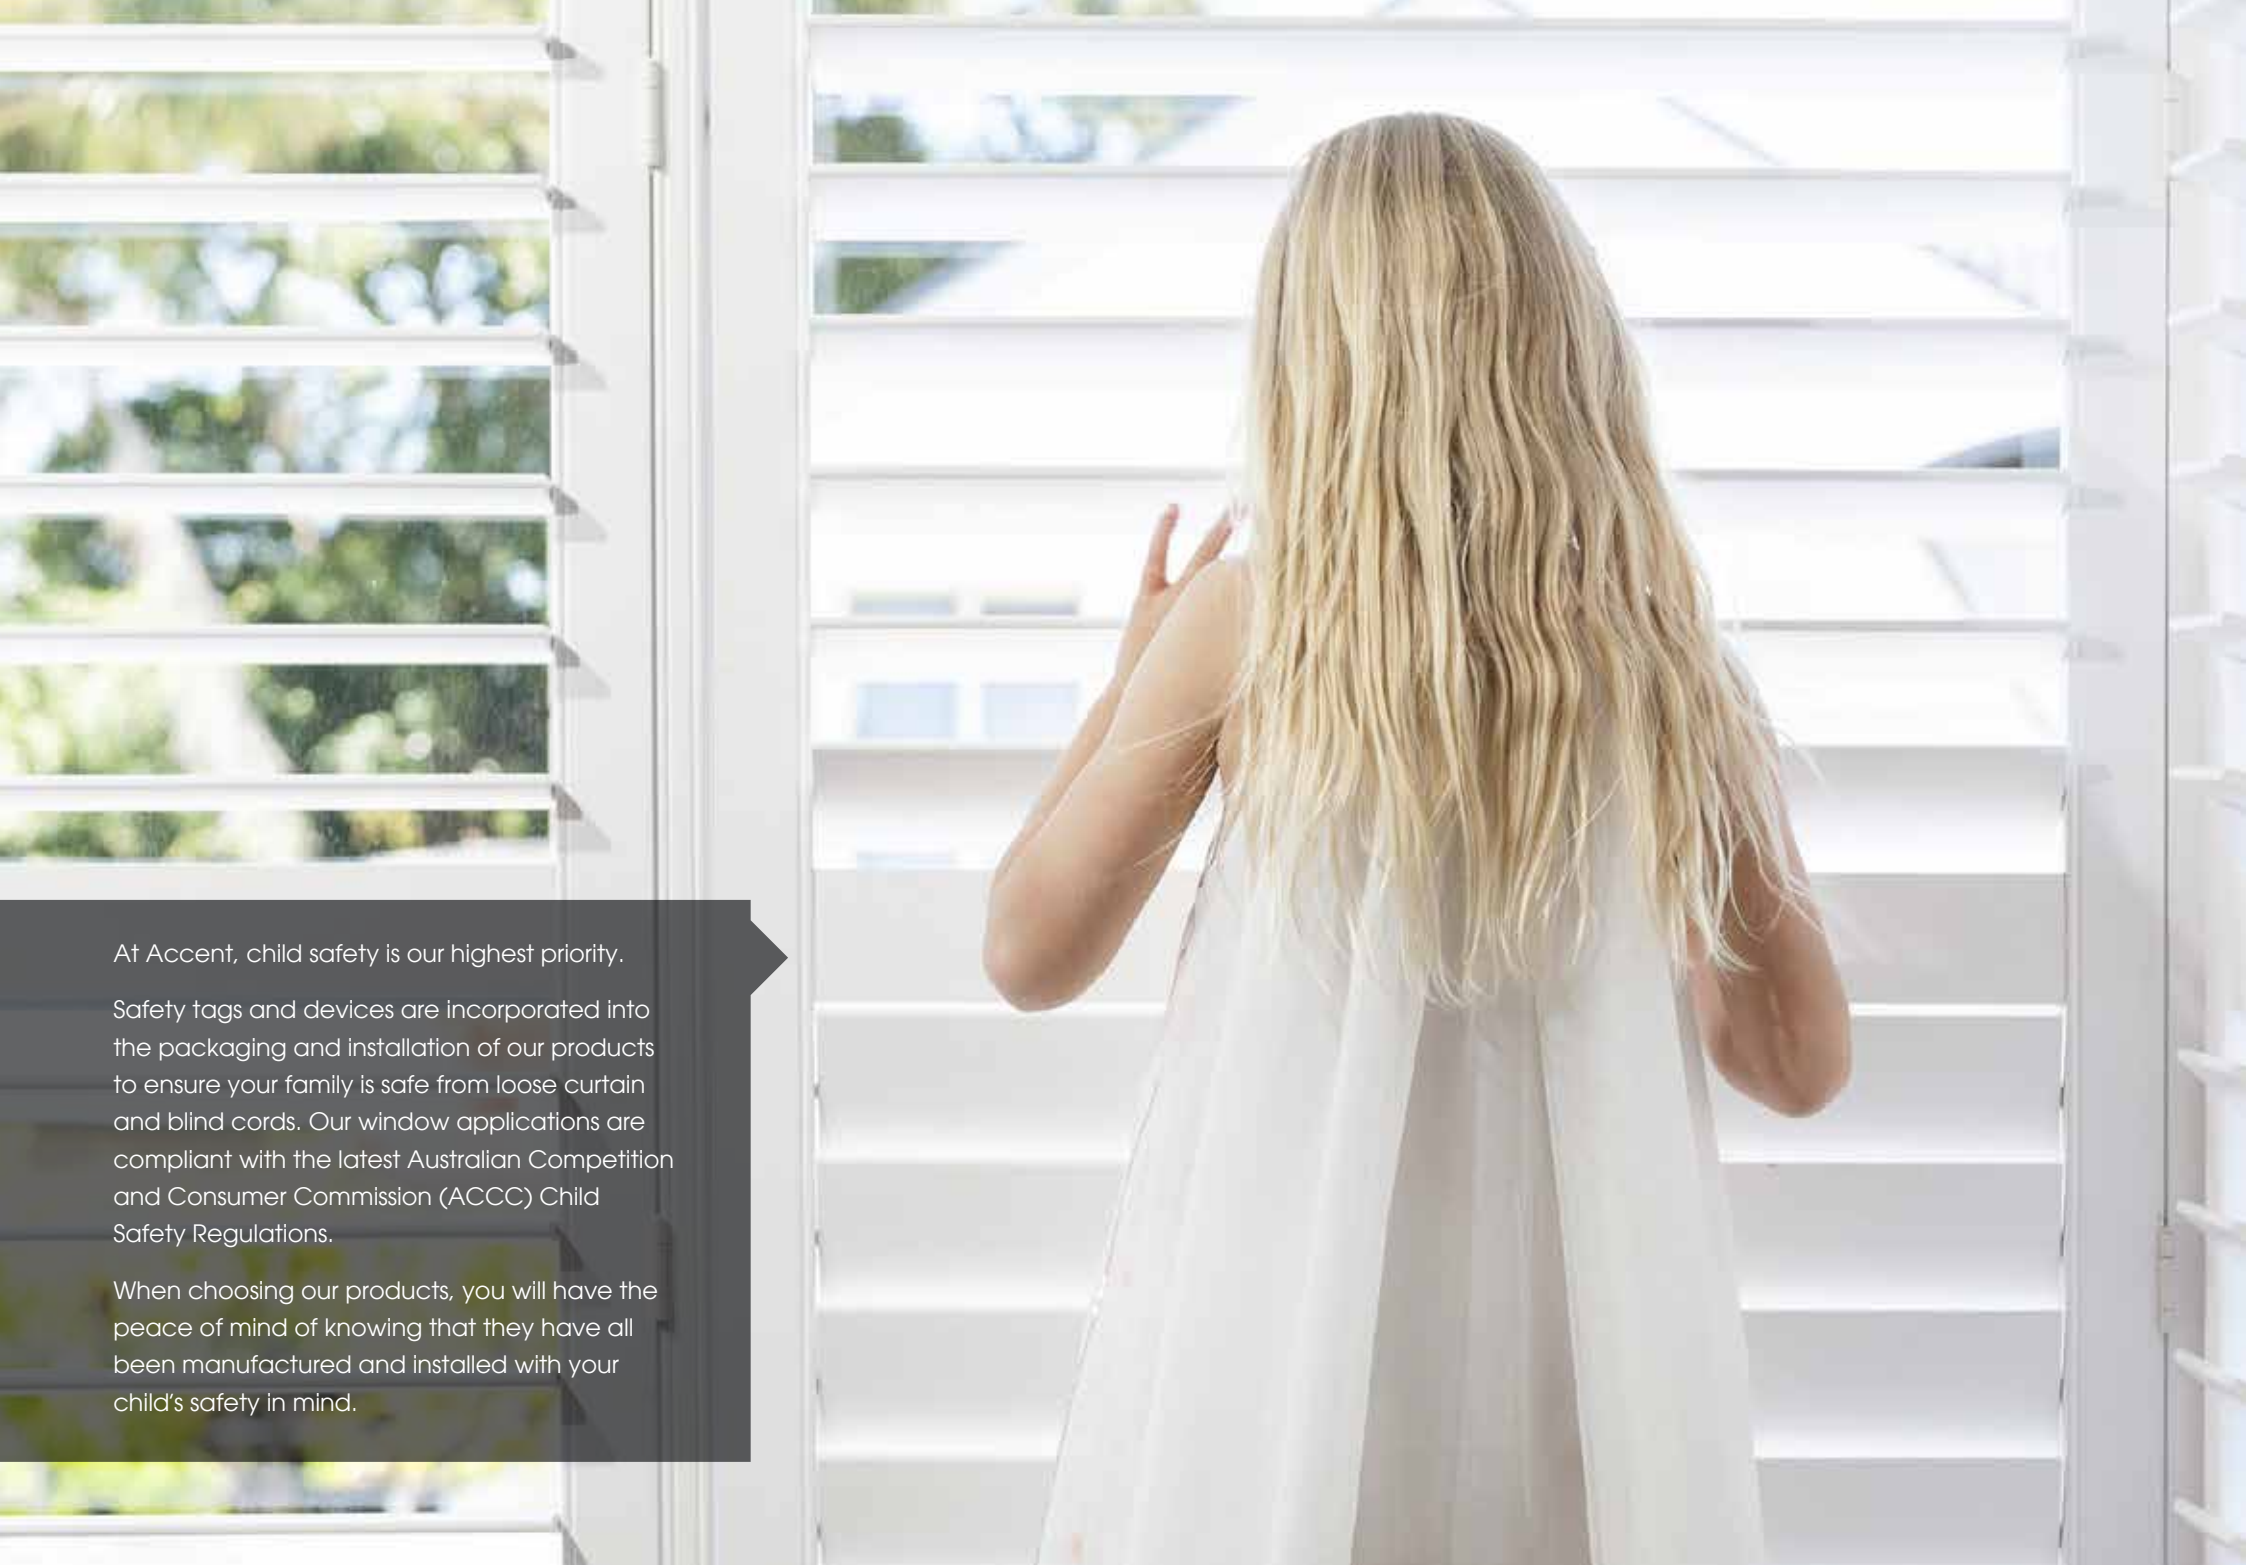

At Accent, child safety is our highest priority.

Safety tags and devices are incorporated into the packaging and installation of our products to ensure your family is safe from loose curtain and blind cords. Our window applications are compliant with the latest Australian Competition and Consumer Commission (ACCC) Child Safety Regulations.

When choosing our products, you will have the peace of mind of knowing that they have all been manufactured and installed with your child's safety in mind.